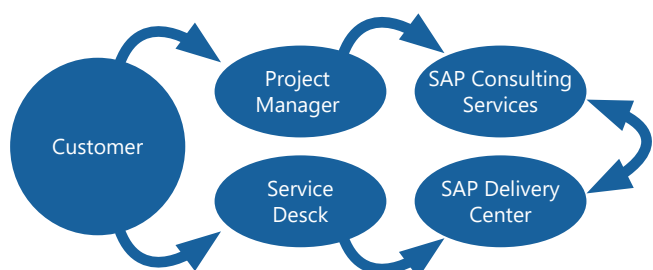

Swiss Made IT Offshoring

As a Swiss consulting company, we offer our customers SAP technology related services (projects, support and operation) at very fair and very attractive conditions. We can achieve substantial cost savings and increase in efficiency through an intelligent combination with local and offshore resources for the project team setup.

We encourage our customers to work on the projects with a mix of local and offshore resources. It can thus be achieved in most projects a cost savings of 35 to 65%, and this guaranteed to Swiss quality.

Together with our customers, we put the setup of the project team together individually.

SAP Delivery Center

Our global SAP Delivery Centre in Pune (India) is an ideal complement to our consulting teams in Switzerland and United Kingdom. Our customers benefit from greater expertise and a much lower price for SAP Consulting Services and Support at the same quality! As a Swiss company, we guarantee our customers that the Swiss and European quality requirements are met by our SAP Delivery Center. Project work and support will be planned, monitored and controlled by ITPC AG in Switzerland, resp. ITPC Consultancy Services Ltd. in United Kingdom.